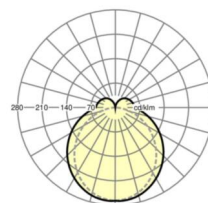

CHARACTERISTICS

Order number	19130006034
EAN number	4020863413225
Commodity code	94051190
Certification mark	IP 20, Protection class I, ENEC10 VDE, F, HACCP DIN10500/Food/IFS-application-related suitability/BRC, Indoor, CE
Impact resistance (IK rating)	IK03 (10°C bis 35°C)
Ambient temperatur	ta 10°C to 35°C
Special properties	Ready for IoT
Warranty period	5 years
State funding programs	BEG - Federal funding for efficient buildings (valid only for Germany)

ELECTRICAL ENGINEERING

Controller	Electronic driver DALI2 (1 pcs.)
System output	42W
Mains voltage	230V/50Hz
Circuit breakers (inrush current)	13 pieces/B10, 21 pieces/B16, 21 pieces/C10, 35 pieces/C16
Energy efficiency class/light source	B

LIGHTING TECHNOLOGY

Placement	LED, Colour rendering/Light colour CRI ≥ 80 / 4000K
Colour tolerance (MacAdam)	3SDCM
Photobiological safety (Luminaire)	RG1
Nominal luminous flux	7038lm
LED service life	50000h L80/B10 (Tq 35°C)
Luminaire luminous efficiency	169lm/W
Beam angle	130° (C0) / 110° (C90)
UGR lat./long.	25.2 / 23.7

MECHANICS

Housing colour	black RAL 9005
Dimensions (LxWxH/DxH)	1531mm x 63mm x 54mm
Weight (net)	2kg
Type of installation	Mounting rail system installation, Light structure

Dimensions

L	1531 mm	Length
B	63 mm	Width
H	54 mm	Height

DEEP-LINK

<https://www.regiolum.de/en/article/19130006034>